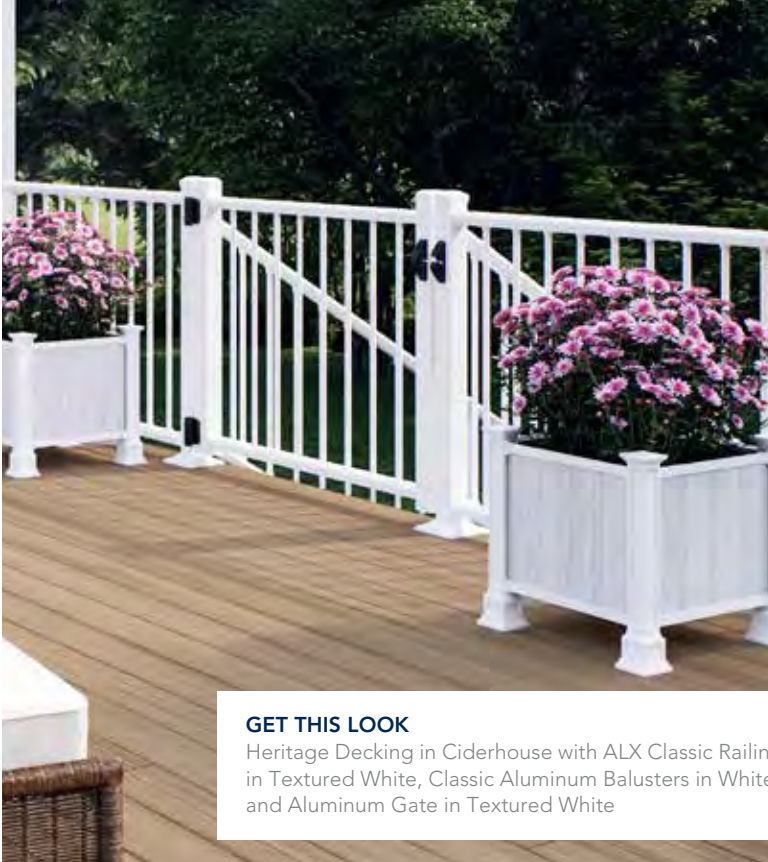

RAILING ADDITIONS

COMPATIBLE WITH ALX RAILING

GET THIS LOOK

Heritage Decking in Ciderhouse with ALX Classic Railing in Textured White, Classic Aluminum Balusters in White and Aluminum Gate in Textured White

ADJUSTABLE DECK GATE

- Powder-coated aluminum
- Measures 36" x 45.5", and may be cut and re-sized to fit 36" to 48" wide openings
- All black self-closing hardware comes included
- Same profile as ALX Classic Railing with Classic Balusters