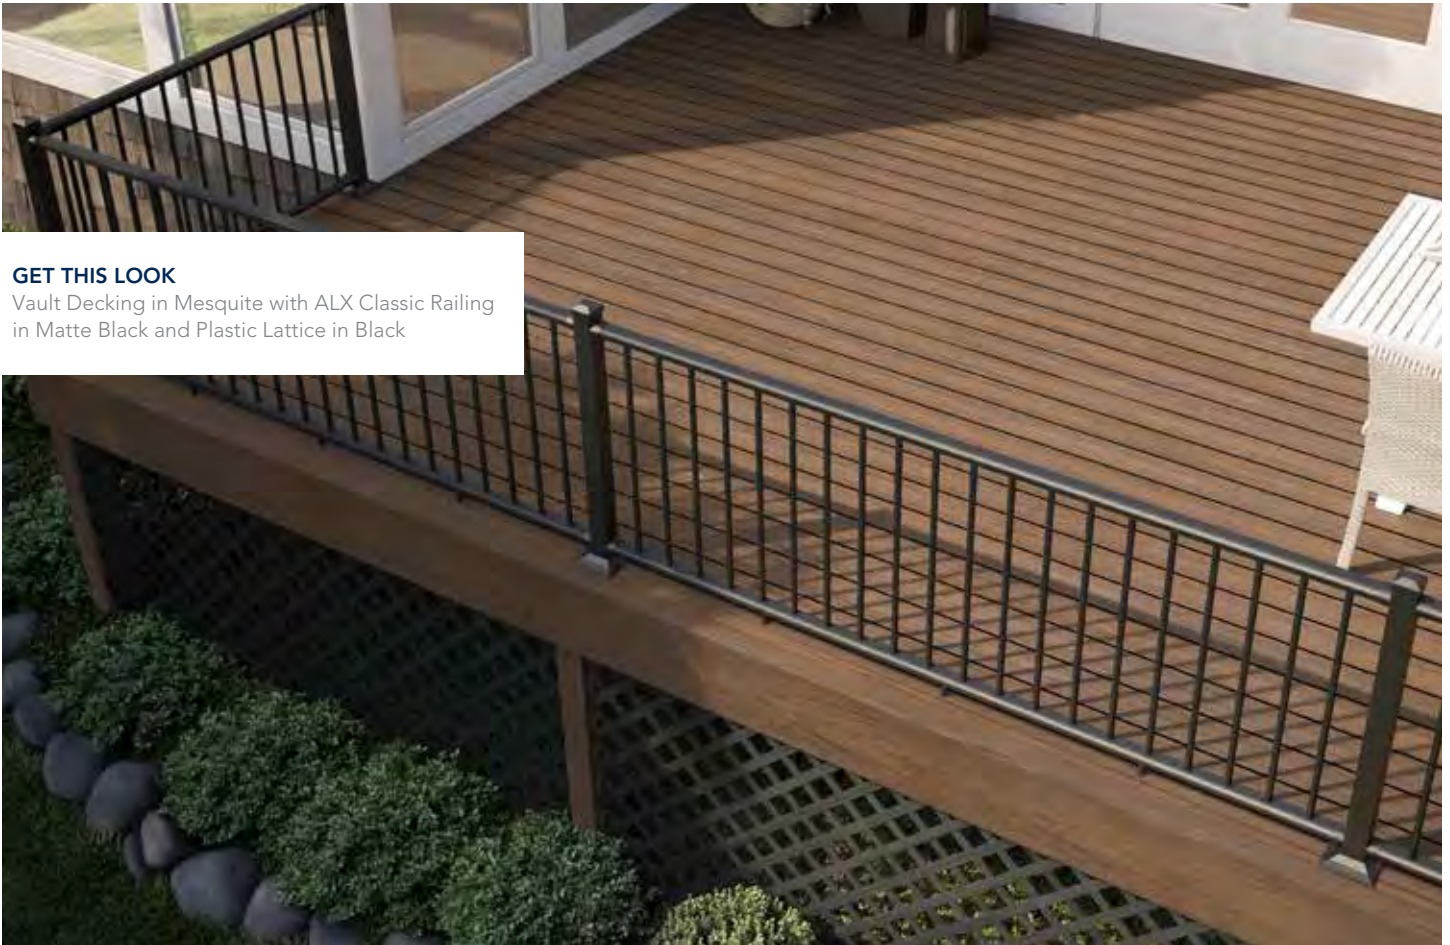

LATTICE

GET THIS LOOK

Vault Decking in Mesquite with ALX Classic Railing in Matte Black and Plastic Lattice in Black

- Plastic lattice available in 4' x 8' sheets
- Customize with paintable lattice
- Ideal for deck skirting, privacy walls or other decorative projects