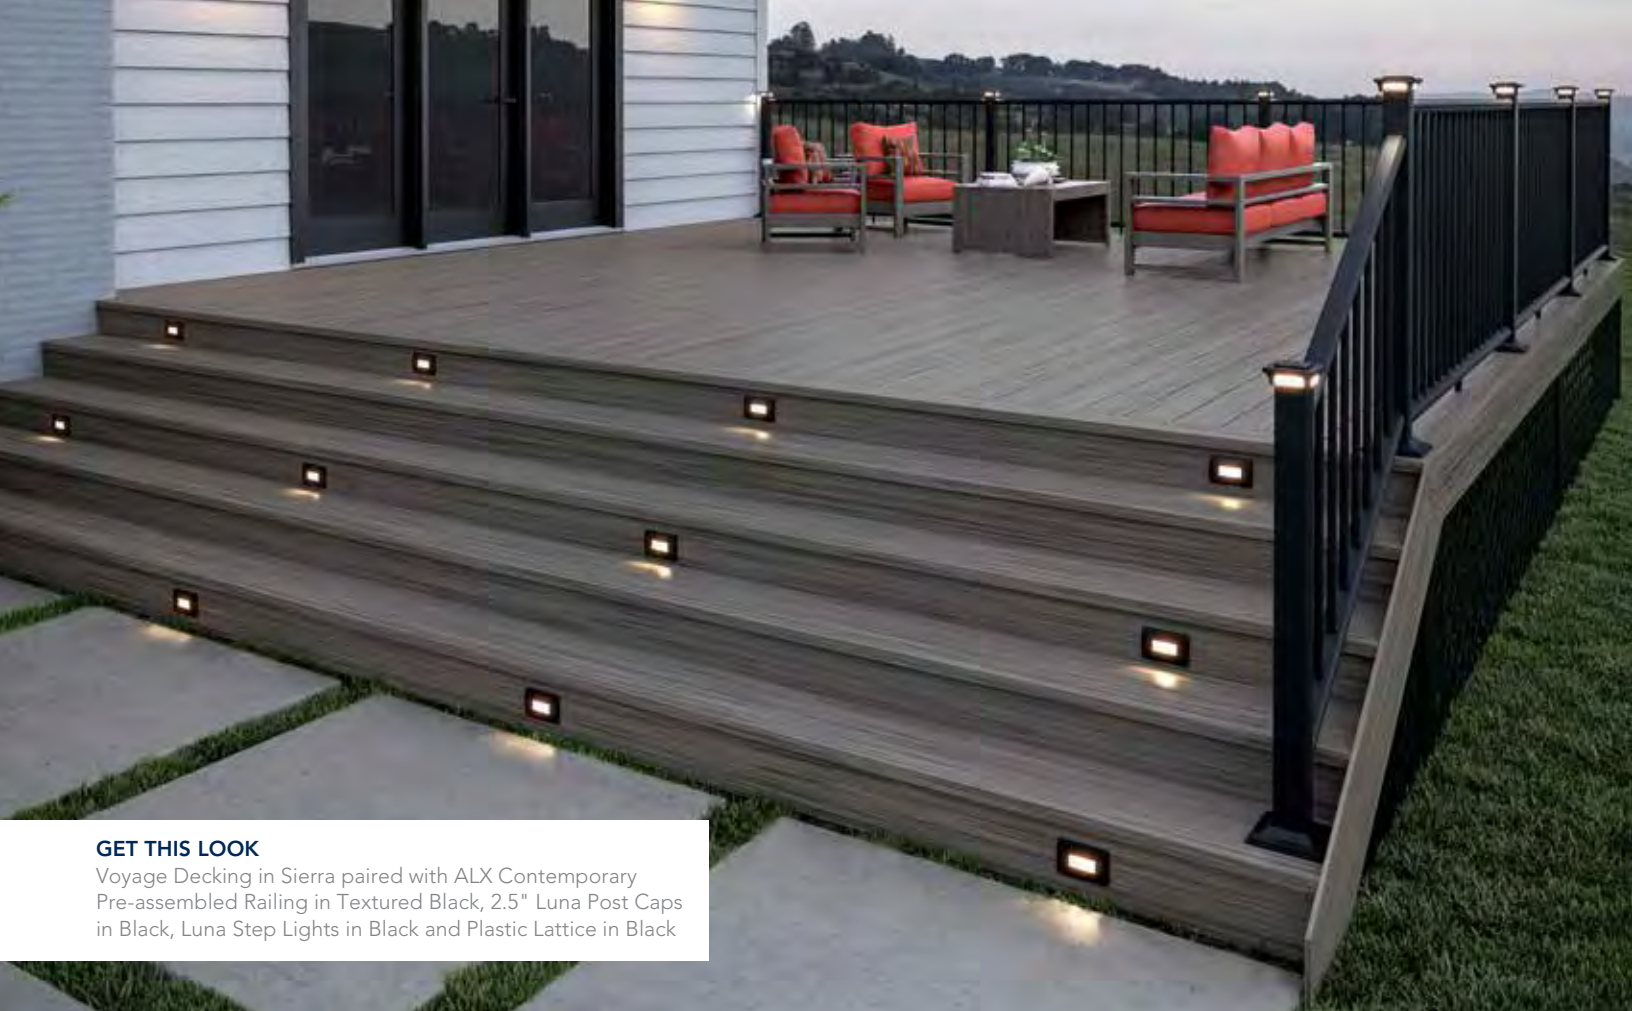

### 12V LED LUNA STEP LIGHT

- Solid aluminum alloy construction
- 12V LED – Dimmable
- ETL listed, wet rated for outdoor use with or without gang box
- No visible mounting hardware

Black Satin White Bronze