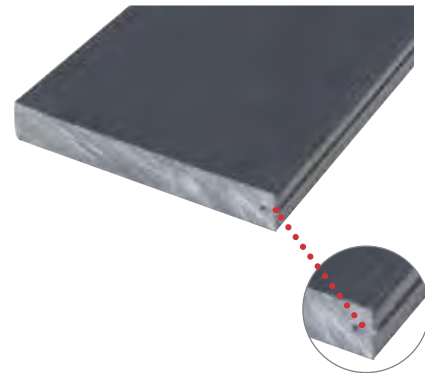

PICTURE FRAME BOARD

PICTURE FRAME BOARD & FASCIA

Our Dark Slate Picture Frame Board is the ideal accent to any Deckorators decking color. Add as a breaker board or outline the perimeter of a deck to add unique contrast to any outdoor space.

NEW
2020

SINGLE-SIDE GROOVED PICTURE FRAME BOARD

- Dark Slate pairs well with all Deckorators decking
- Grooved on one side for hidden fasteners
- Solid profile also available
- Fascia and Riser also available
- Available in 21' length only
- Made with Eovations™ technology

GET THIS LOOK

Frontier Decking in Summit with Picture Frame Board in Dark Slate and SLX Cable (on balcony of the home)

SOLID &

SINGLE-SIDE
GROOVED

21'
LENGTH

WATER &
GROUND

SOLID COLOR