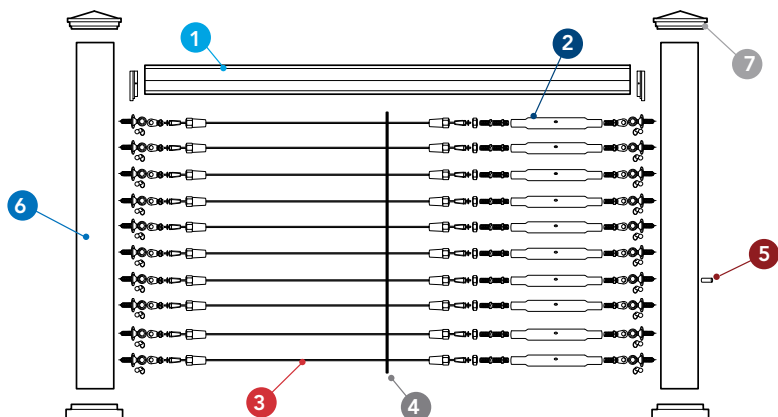

CABLE RAILING

FOR ALX PRO & WOOD RAIL

HOW TO BUY CABLE RAILING