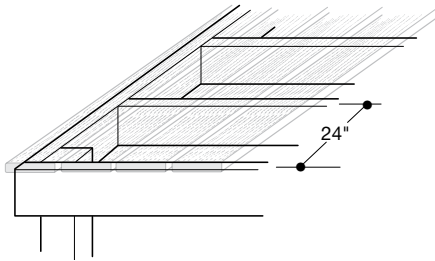

# DOCK & DECK BOARD

Featuring Eovations™ Technology

**GET THIS LOOK**  
Dock & Deck Board in Gray

**SPANS  
24"  
ON-CENTER**

**GRAY**

**BROWN**

- Made with Eovations technology making it the ideal solution for water and ground contact
- Available in 1.25" x 5.5" solid profile in 12', 16' and 20' lengths for 24" on-center dock and deck applications
- Features textured embossing for enhanced traction