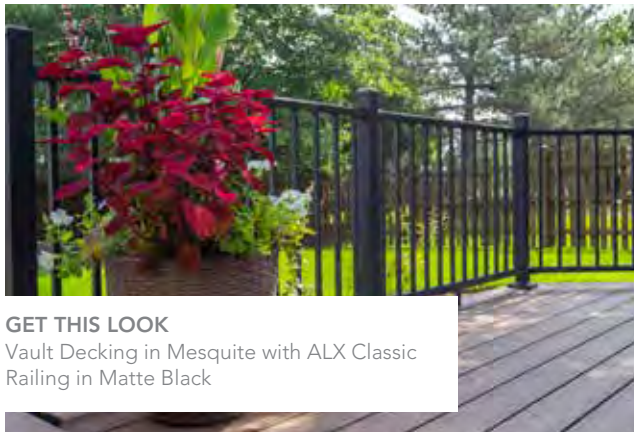

2.5" SOLAR POST CAPS

Available in White, Black, Weathered Brown and Brushed Titanium to match ALX Railing Systems

VISIT [DECKORATORS.COM](https://www.deckorators.com) FOR COMPLETE LIST OF COMPATIBLE POST CAPS

GET THIS LOOK
Vault Decking in Mesquite with ALX Classic Railing in Matte Black