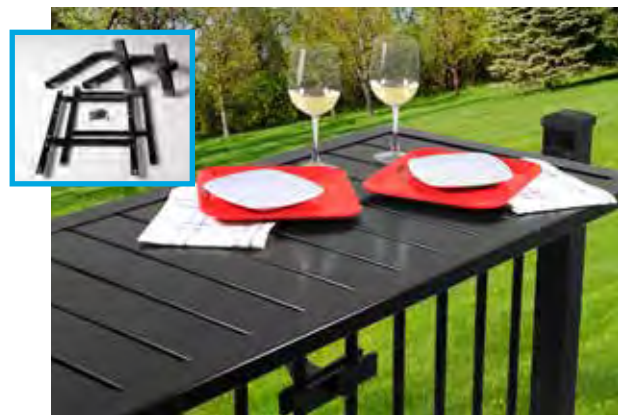

DECK RAIL TABLE

- White or black aluminum table top available or build your own table top with the hardware only kit
- Easily adds entertainment space to most any vertical baluster rail system
- Actual dimensions: 20" x 55.75" x 1"