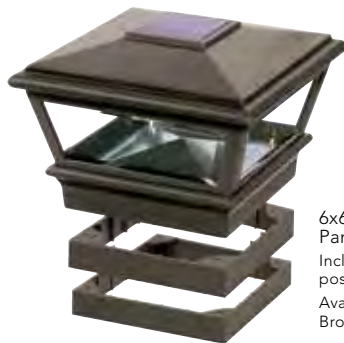

Victoria High Point  
Available in Copper, Stainless and Black in 4x4 and 6x6 with pressure treated and cedar base.

4x4 White Solarband  
Includes three inserts to fit post sizes up to 4.625". Available in Black, White and Copper.