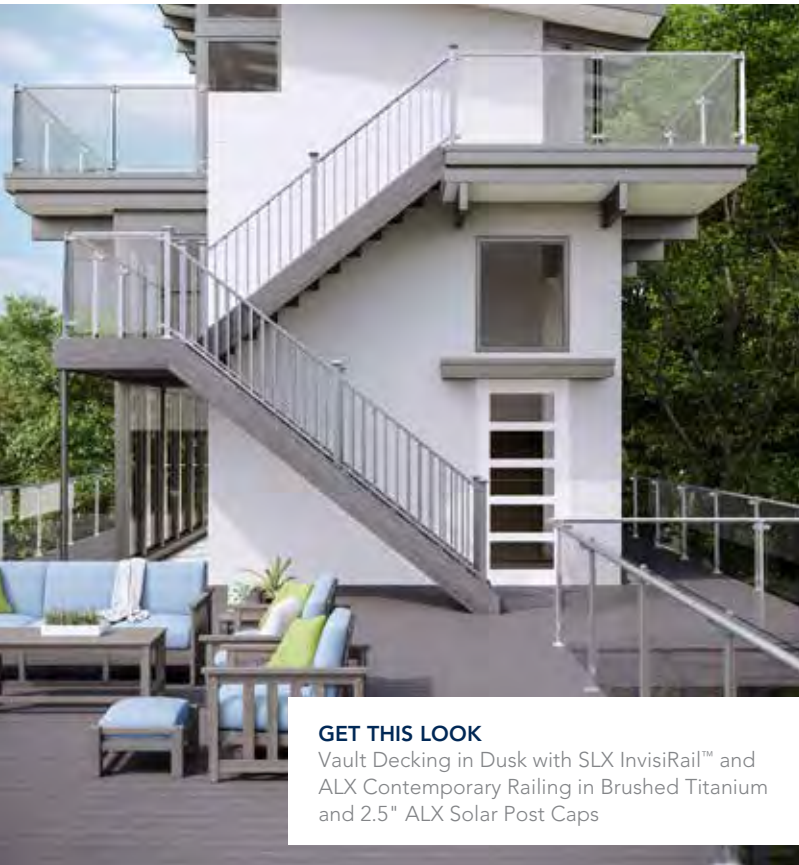

SLX INVISIRAIL™ & CABLE

RAILING SYSTEMS

25
YEAR
MFG DEFECTS
LIMITED
WARRANTY

GET THIS LOOK

Vault Decking in Dusk with SLX InvisiRail™ and ALX Contemporary Railing in Brushed Titanium and 2.5" ALX Solar Post Caps