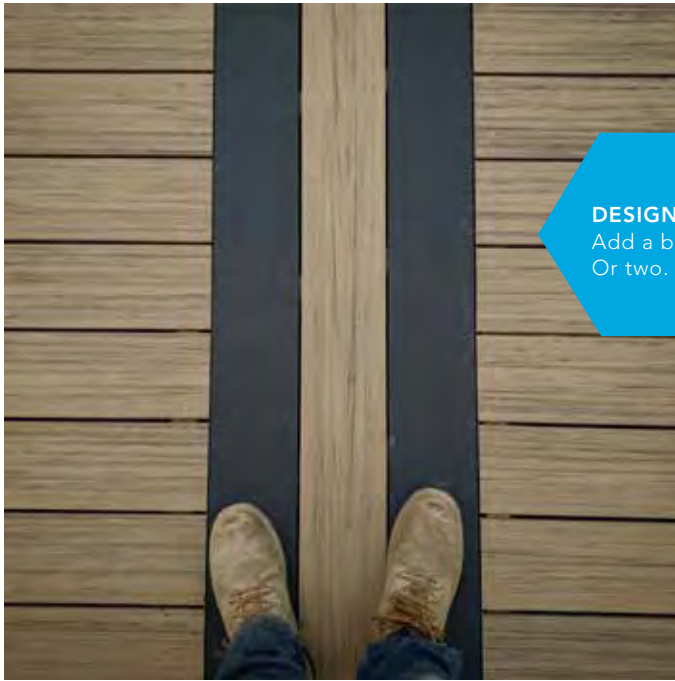

INSPIRATION

DESIGN TIP
Add a breaker board.
Or two. Or three.