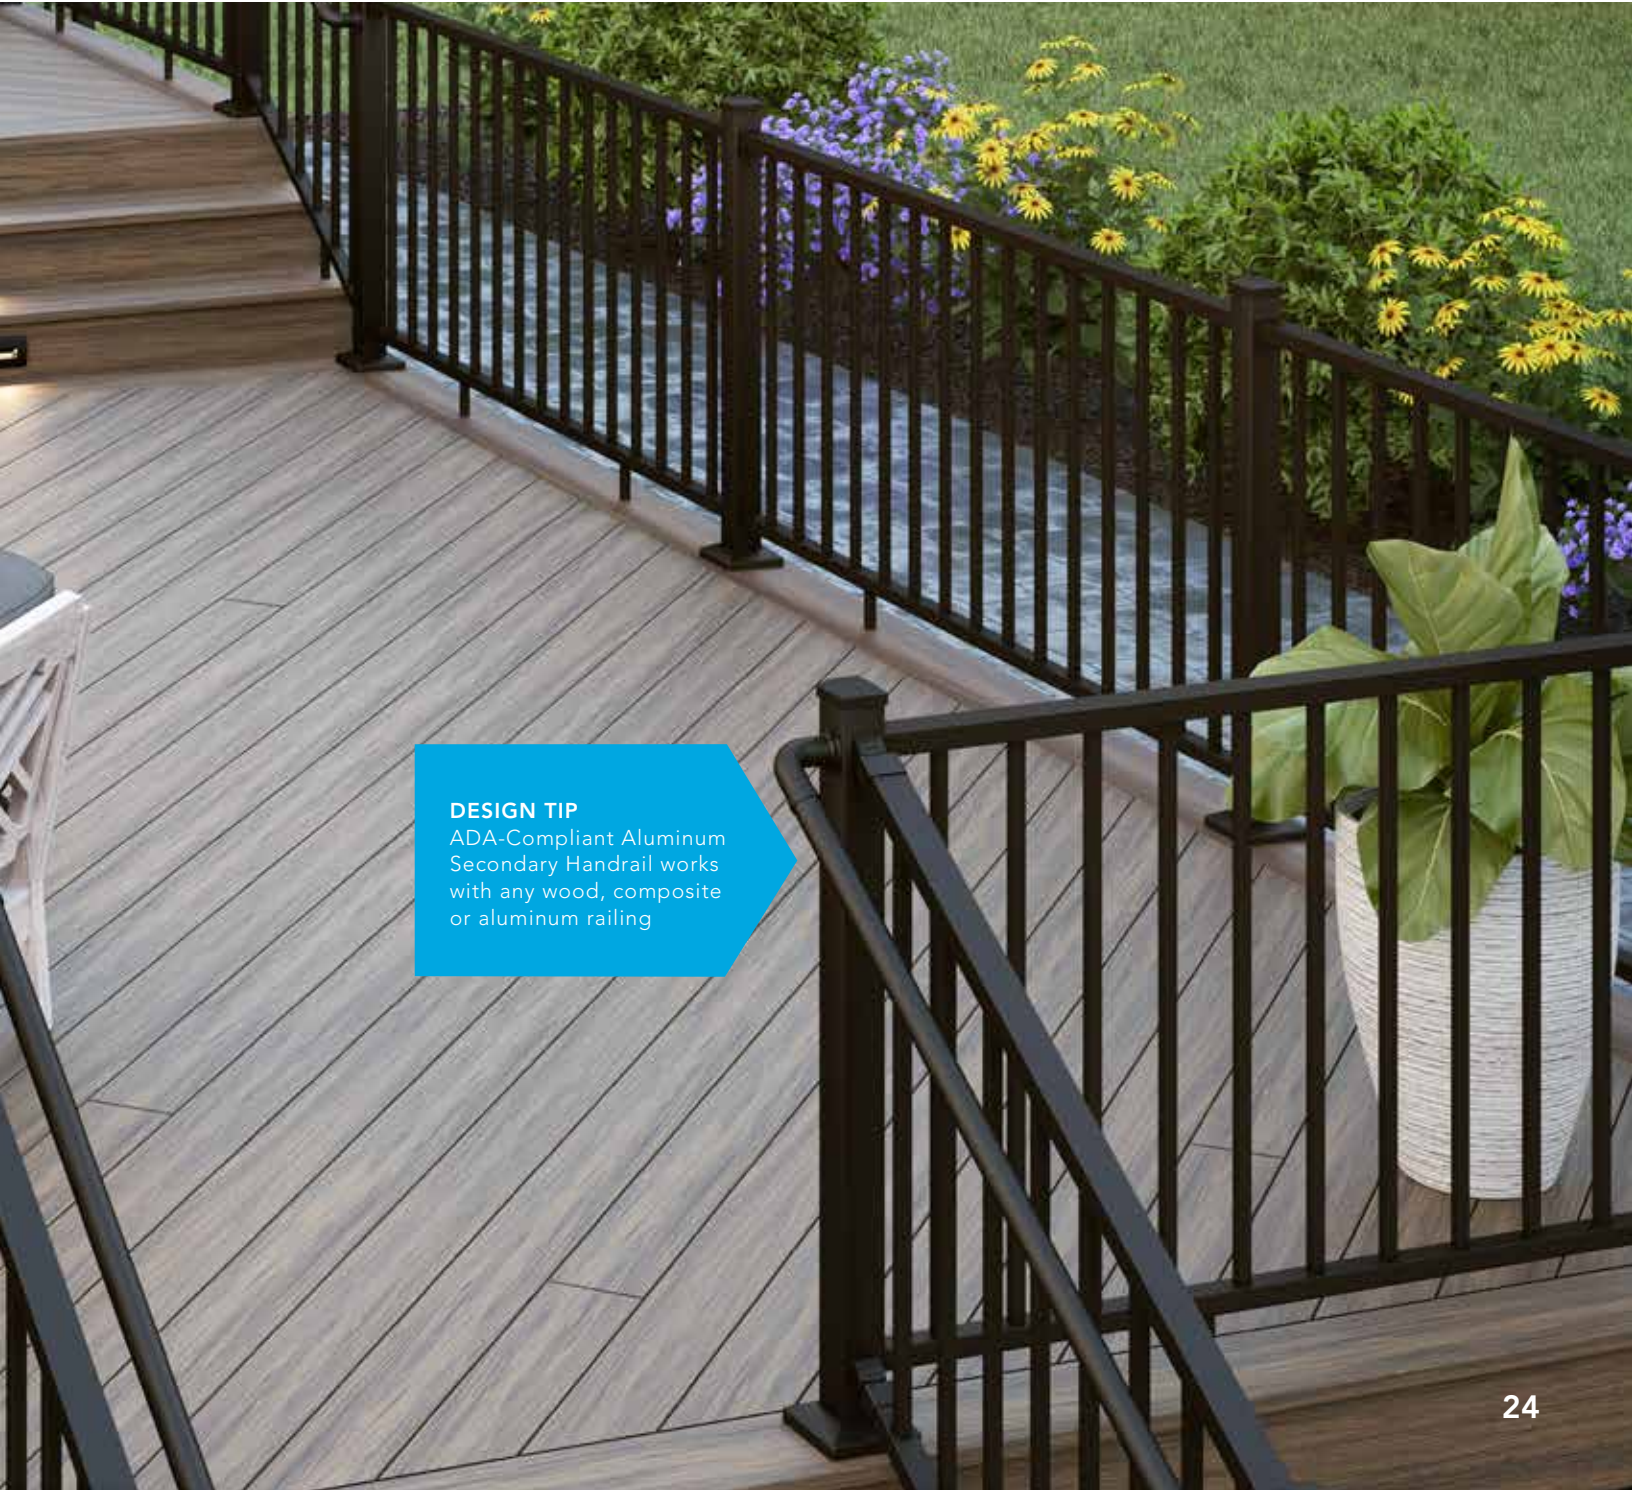

DECKORATORS® RAILING

LIFETIME
LIMITED
MFG DEFECTS
25
YEAR
REMOVAL &
REPLACEMENT
10
YEAR
SALT WATER
APPLICATIONS
LIMITED
WARRANTY

ALUMINUM RAILING

ALX Contemporary Pre-Assembled
ALX Contemporary Cable
ALX Pro Kits
ALX Classic Kits

25
YEAR
MFG DEFECTS
LIMITED
WARRANTY

STAINLESS STEEL RAILING

SLX InvisiRail®
SLX Cable Rail

DESIGN TIP
ADA-Compliant Aluminum
Secondary Handrail works
with any wood, composite
or aluminum railing