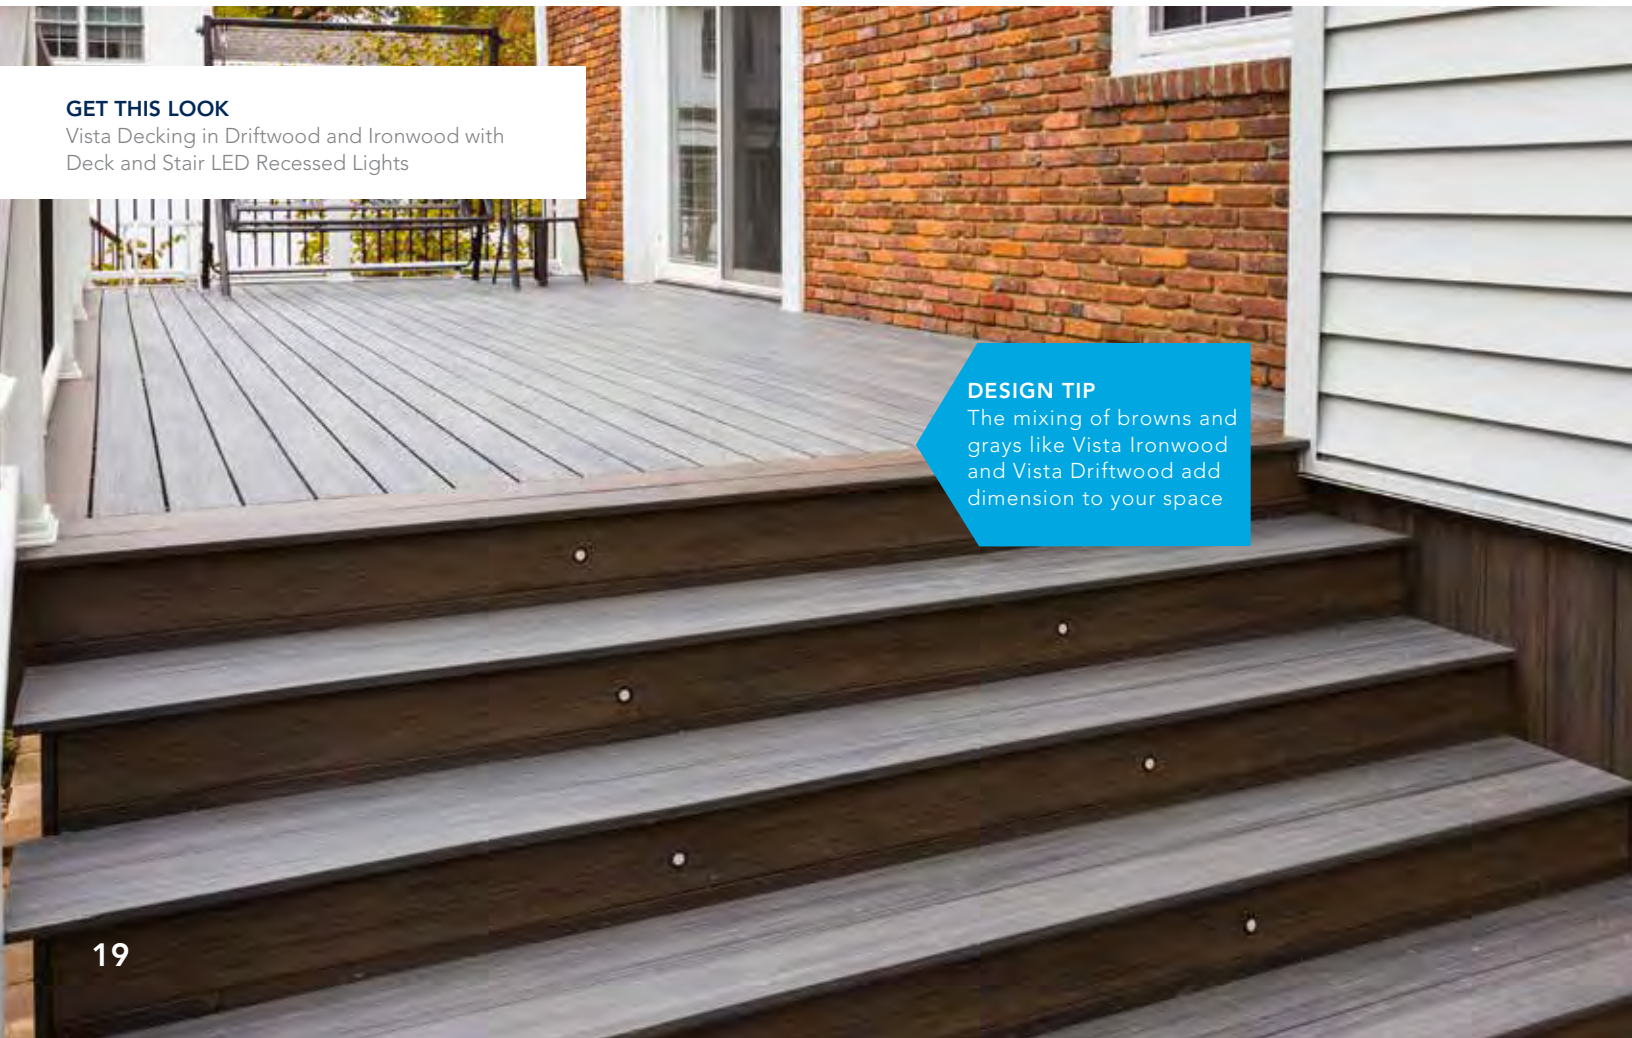

# TRADITIONAL COMPOSITE DECKING

WOOD PLASTIC COMPOSITE CORE WITH HIGH-DENSITY POLYETHYLENE CAP

Heritage

Vista

Classic

**GET THIS LOOK**

Heritage Decking in Riverhouse with Deckorators® by Hinkley Lighting Luna Step Lights in Satin White