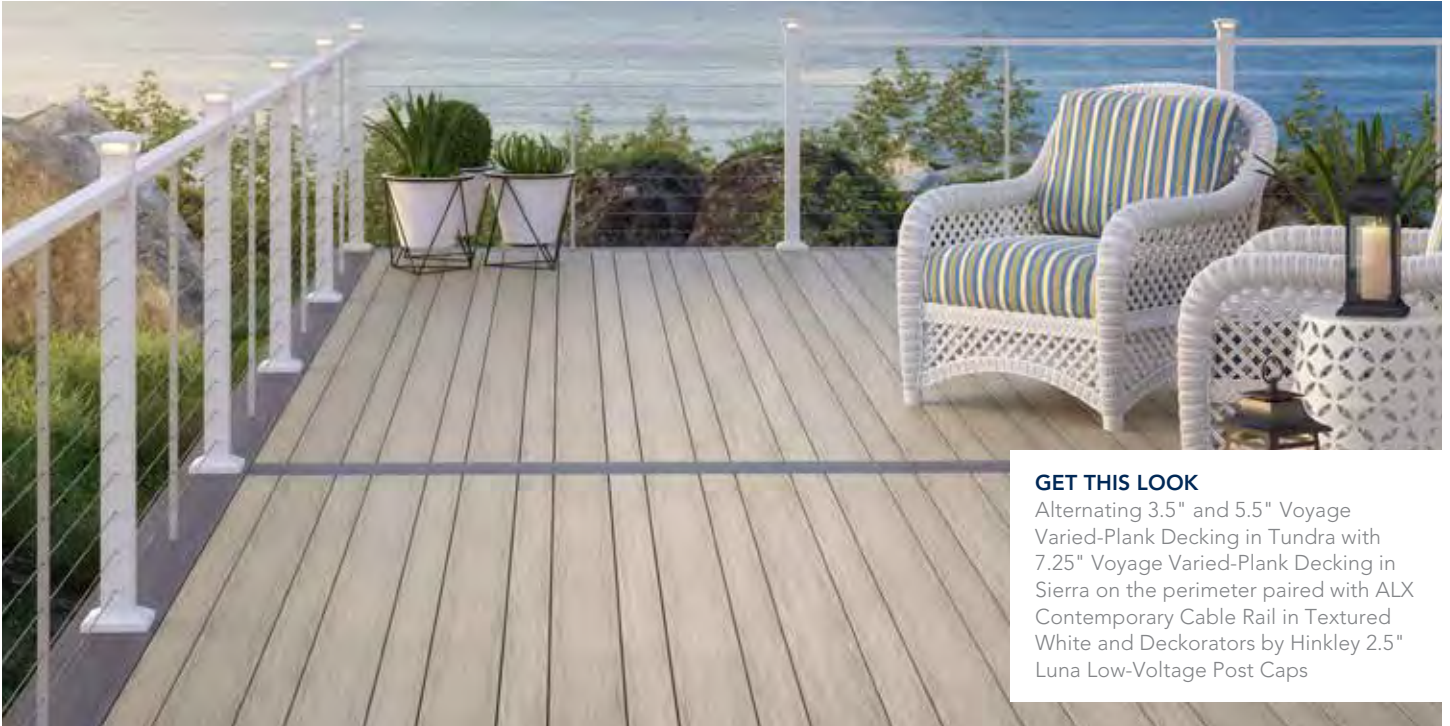

ALX CONTEMPORARY CABLE

ALUMINUM RAILING SYSTEM

GET THIS LOOK

Alternating 3.5" and 5.5" Voyage Varied-Plank Decking in Tundra with 7.25" Voyage Varied-Plank Decking in Sierra on the perimeter paired with ALX Contemporary Cable Rail in Textured White and Decorators by Hinkley 2.5" Luna Low-Voltage Post Caps

**NEW
2020**

ALX CONTEMPORARY CABLE RAILING

- Available in 4 powder-coated colors
- Rectangle top rail profile for a clean, modern look
- 6' and 8' on-center lengths when installed between 2.5" posts
- Pre-drilled posts for 36" and 42" railing heights
- Anodized aluminum cable spacers
- 316 Stainless steel cable available in 5', 10', 15', 20', 25', 30', 40' and 50' lengths
- Rail, post and cable kits sold individually

**LIFETIME
LIMITED**
MFG DEFECTS

25
YEAR
REMOVAL &
REPLACEMENT

10
YEAR
SALT WATER
APPLICATIONS
LIMITED
WARRANTY